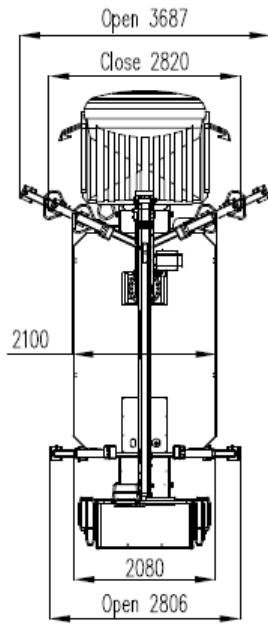

GT 18 I
AERIAL PLATFORM

3.5 t

7716 lbs

REV. 03/2016

MAX. = 17,50m

57,4 ft

MAX. = 12 m 120 kg

39.37 ft 264 lbs

A = 1.1 m 43.3 inch
B = 0.7 m 27.6 inch
C = 1.4 m 55.2 inch

± 90°

MAX. = 200 kg

440 lbs

360°

MAX. = 12.5 m/s

27.9 mph

HYDRAULIC PROPORTIONAL