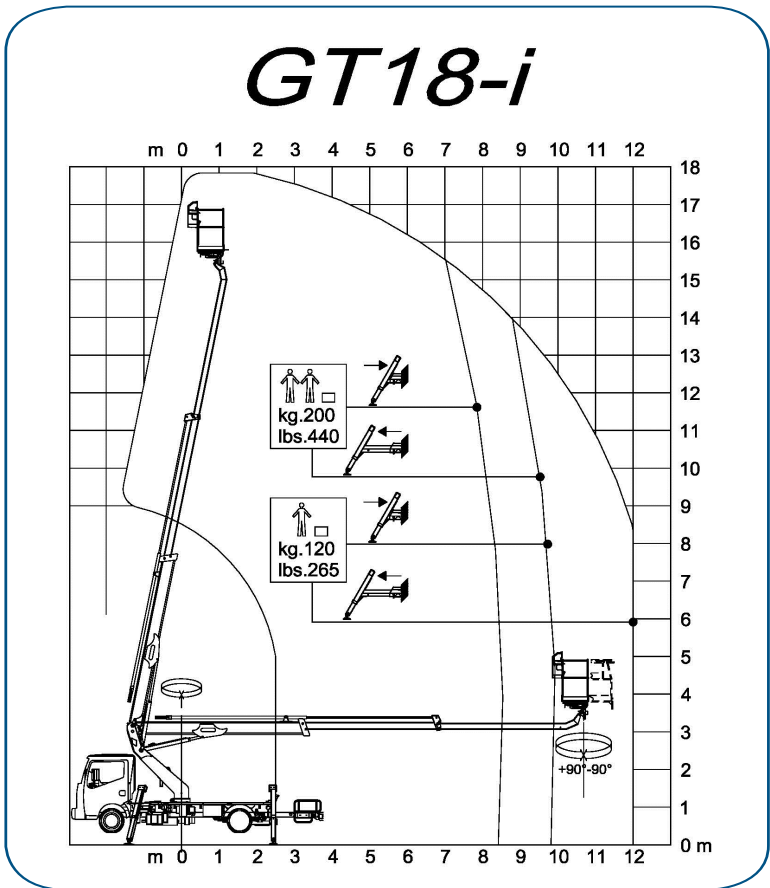

GT 18 I
AERIAL PLATFORM

3.5 t

7716 lbs

REV. 03/2016

MAX. = 17,50m

57,4 ft

MAX. = 12 m 120 kg

39.37 ft 264 lbs

A = 1.1 m 43.3 inch
B = 0.7 m 27.6 inch
C = 1.4 m 55.2 inch

± 90°

MAX. = 200 kg

440 lbs

360°

MAX. = 12.5 m/s

27.9 mph

HYDRAULIC PROPORTIONAL