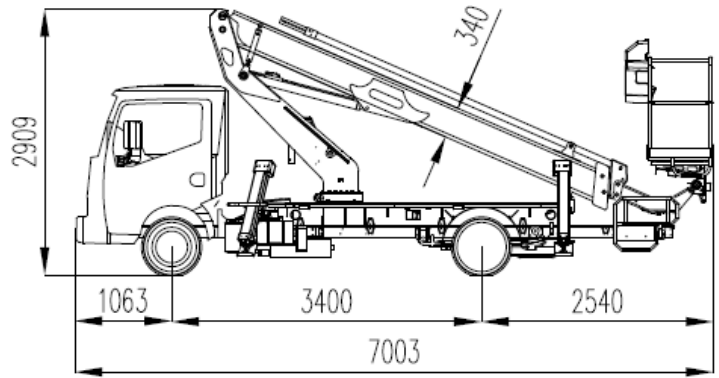

GT 18 I
AERIAL PLATFORM

3.5 t

7716 lbs

REV. 03/2016

MAX. = 17,50m

57,4 ft

MAX. = 12 m 120 kg

39.37 ft 264 lbs

A = 1.1 m 43.3 inch
B = 0.7 m 27.6 inch
C = 1.4 m 55.2 inch

± 90°

MAX. = 200 kg

440 lbs

360°

MAX. = 12.5 m/s

27.9 mph

HYDRAULIC PROPORTIONAL